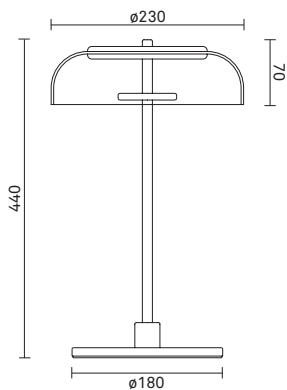

## TECHNICAL INFO

**Product no.:** 02530724

**Type:** Table Light - Indoor

**Colour:**

Glass: Opal White

Metal: Black

Cable: Black

**Materials:**

Powder coated metal

Mouth-blown glass

Fabric covered cable

**Dimensions:**

∅230mm x 440mm

Fabric cable - Length: 2000mm

**Product weight:**

Product: 3342 g

**Packaging:**

Dimensions: L: 533mm x W: 258mm x H: 266mm

Weight: 1023 g

Total weight incl. product: 4365 g

Number of parcels: 1

Material: Brown cardboard.

**Packaging - weight - material:**

Cardboard outside: 517 g