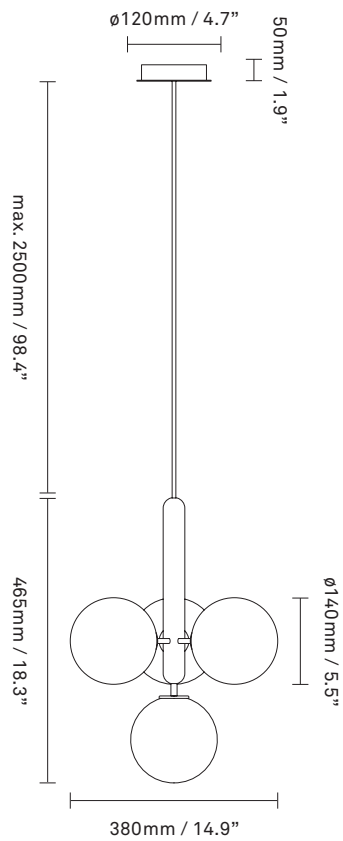

NUURA

MIIRA 4
rock grey / opal

Design: Sofie Refer, 2018

Miira 4 in rock grey finish with mouth-blown opal white glass. Incl. Ceiling plate. Ceiling plate fits US 3½" pancake bracket.

Explore the rest of the **Miira** collection on our website, [here](#)

Product no.: EU - 2031006 / US - 3031006

Certifications: CE, IP20, Class I

Type: Pendant - indoor

For information about IP ratings, click [here](#)

Colour: Glass: opal white / Metal: rock grey
Cable: black

Cleaning: Use a soft dry cloth to clean the product.
Do not use household cleaners.

Materials: Powder coated metal, mouth-blown glass, fabric covered cable

Light source: Socket: G9
Max wattage: 7W LED
Voltage (V): 220-240V / 120V

Dimensions: 380mm / 14.9in x 465mm / 18.3in
Cable length: max. 2500mm / 98.4in

Weight: Armature + glass: 3080g

See recommended light source [here](#)

Packaging: Dimensions: L: 570mm / 22.4in x W: 345mm / 13.5in x H: 185mm / 7.2in
Weight: 1080g
Total weight incl. product: 4160g
Number of parcels: 1
Material: Brown cardboard