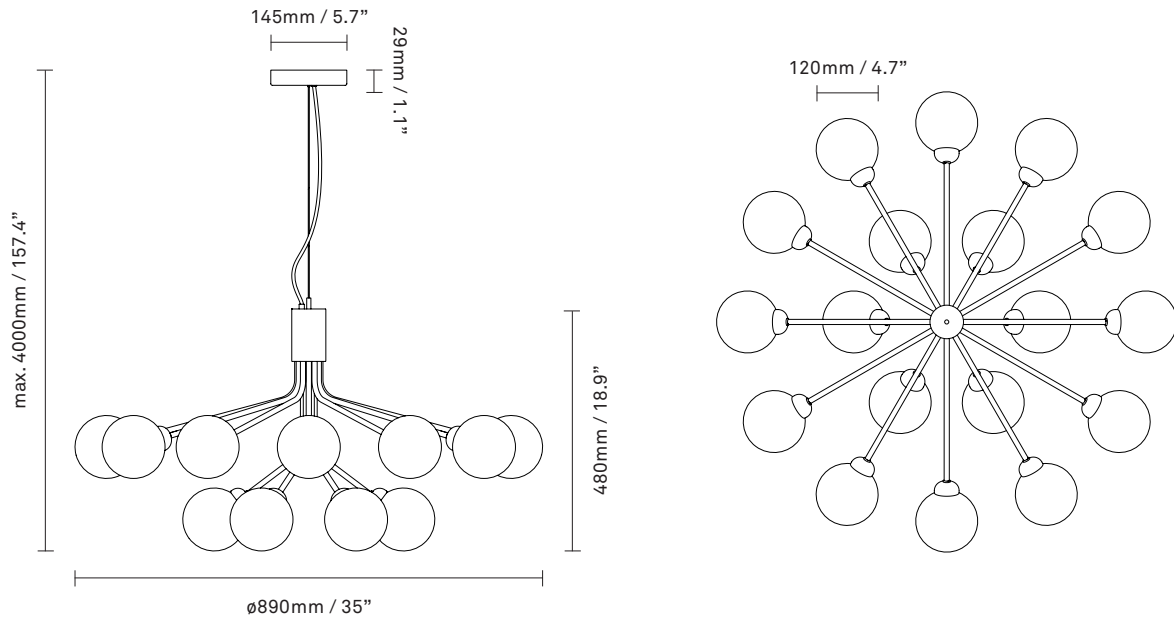

Apiales 18 is a modern reinterpretation of the chandelier with references to Nordic nature and inspired by the umbellifer flower.

Explore the rest of the **Apiales collection** on our website, [here](#)

Product no.: EU - 2051008 / US - 3051007

Type: Chandelier - indoor

Colour: Glass: opal white / Metal: satin black
Cable: black

Materials: Anodized metal, mouth-blown glass, fabric covered cable

Dimensions: $\varnothing$ 890mm / 35in x 480mm / 18.9in
Ceiling plate: $\varnothing$ 145mm / 5.7in x 29mm / 1.1in
Cable length: 4000mm / 157.4in
Glass: $\varnothing$ 120mm / 4.7in

Weight: Product incl. ceiling plate: 7390 g

Packaging: Dimensions: L: 796mm / 31.3in x W: 796mm / 31.3in x H: 520mm / 20.4in
Weight: 6620 g
Total weight incl. product: 14010 g
Number of parcels: 1
Material: Brown cardboard.

Certifications: CE, ETL, IP20, Class I

For information about IP ratings, click [here](#)

Cleaning: Use a soft dry cloth to clean the product.
Do not use household cleaners.

Light source: Socket: G9
Max wattage: 5W LED
Voltage (V): 220-240V / 120V

See recommended light source [here](#)

Light source not included

Dimmable if installed with appropriate dimmable LED light source(s) suitable for your dimmer circuit.

Light source can be added to delivery on request or via our webshop [nuura.com](#).

Works with appropriate lighting control module. Module can be added to delivery on request.

Find our recommendations [here](#)