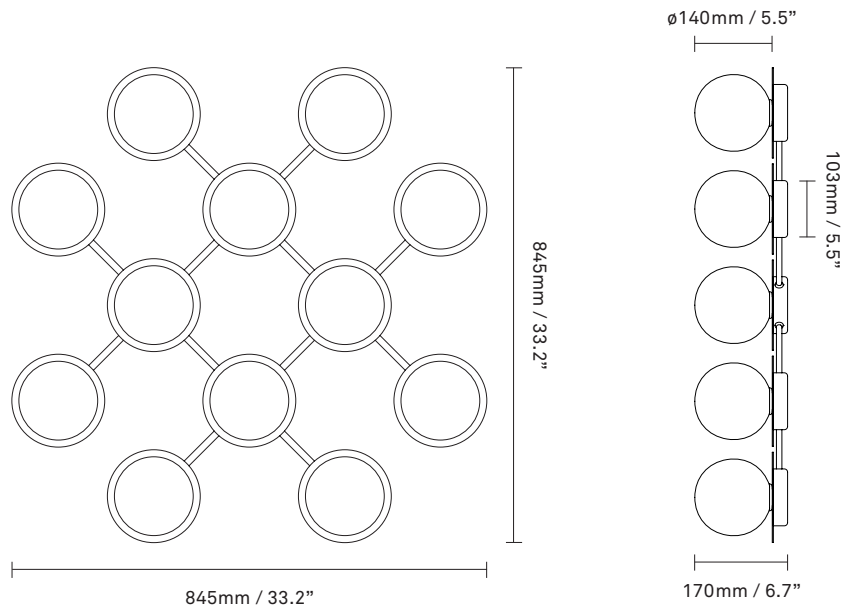

NUURA

LIILA 12
nordic gold / optic clear

Design: Sofie Refer, 2018

Liila 12 has a Nordic simplistic yet sensuous look due to the fine reflections in the glass and metal. The mouth-blown glass is framed by the metal disc in soft metallic finish. Wall plate fits US 3½" pan cake bracket.

Explore the rest of the **Liila collection** on our website, [here](#)

Product no.: EU - 2041001 US - 3041001

Certifications: CE, IP20, Class I

Type: Wall / ceiling light - indoor

For information about IP ratings, click [here](#)

Dimensions: 845mm / 33.2in x 845mm / 33.2in x 170mm / 6.7in
Wall plate: ø103mm / 4in(EU)
ø140mm / 5.5in (US)
Glass: ø140mm / 5.5in

See recommended light source [here](#)

Weight: Armature + glass: 14300g

Light sources not included

Packaging: Dimensions: L: 870mm / 34.2in
x W: 865mm / 34in x H: 230mm / 9in
Weight: 6200g
Total weight incl. product: 20500g
Number of parcels: 1
Material: Brown cardboard.

Dimmable if installed with appropriate dimmable LED light source(s) suitable for your dimmer circuit.