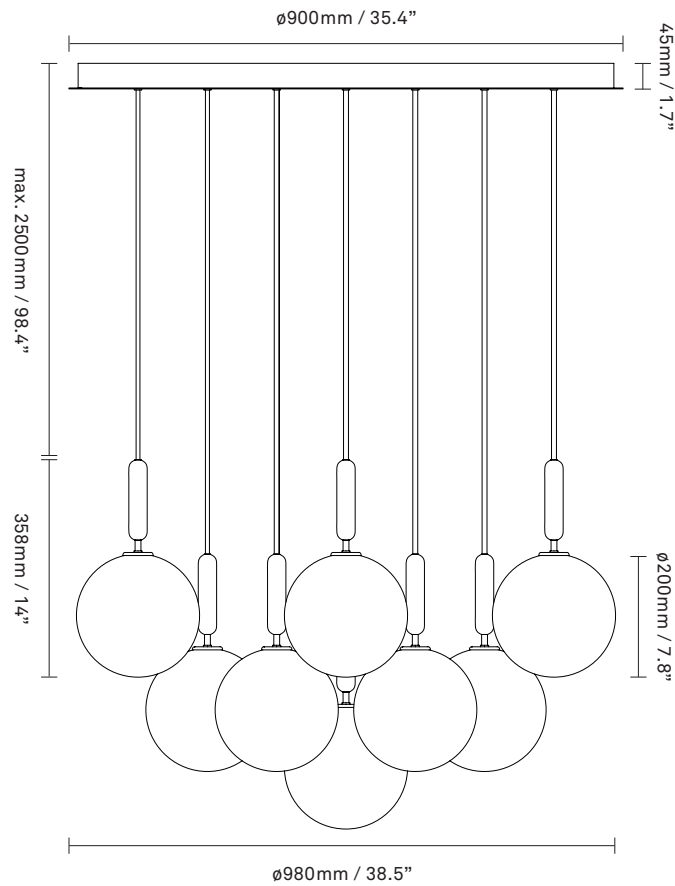

NUURA

MIIRA 13 LARGE
rock grey / opal

Design: Sofie Refer, 2019

Miira 13 Large in rock grey finish with mouth-blown opal white glass. Incl. Ceiling plate.

Explore the rest of the **Miira** collection on our website, [here](#)

Product no.: EU - 2031026 / US - 3031026

Certifications: CE, IP20, Class I

Type: Chandelier - indoor

For information about IP ratings, click [here](#)

Colour: Glass: opal white / Metal: rock grey
Cable: black

Cleaning: Use a soft dry cloth to clean the product.
Do not use household cleaners.

Materials: Powder coated metal, mouth-blown glass, fabric covered cable

Light source: Socket: G9
Max wattage: 7W LED
Voltage (V): 220-240V / 120V

Dimensions: \varnothing 980mm / 38.5in x 358mm / 14in
Cable length: max. 2500mm / 98.4in

Weight: Armature + glass: 32360g

See recommended light source [here](#)

Packaging: Dimensions: L: 1200mm / 47.2in x W: 1200mm / 47.2in x H: 1100mm / 43.3in
Weight: 27640g
Total weight incl. product: 60000g
Number of parcels: 14
Material: Brown cardboard